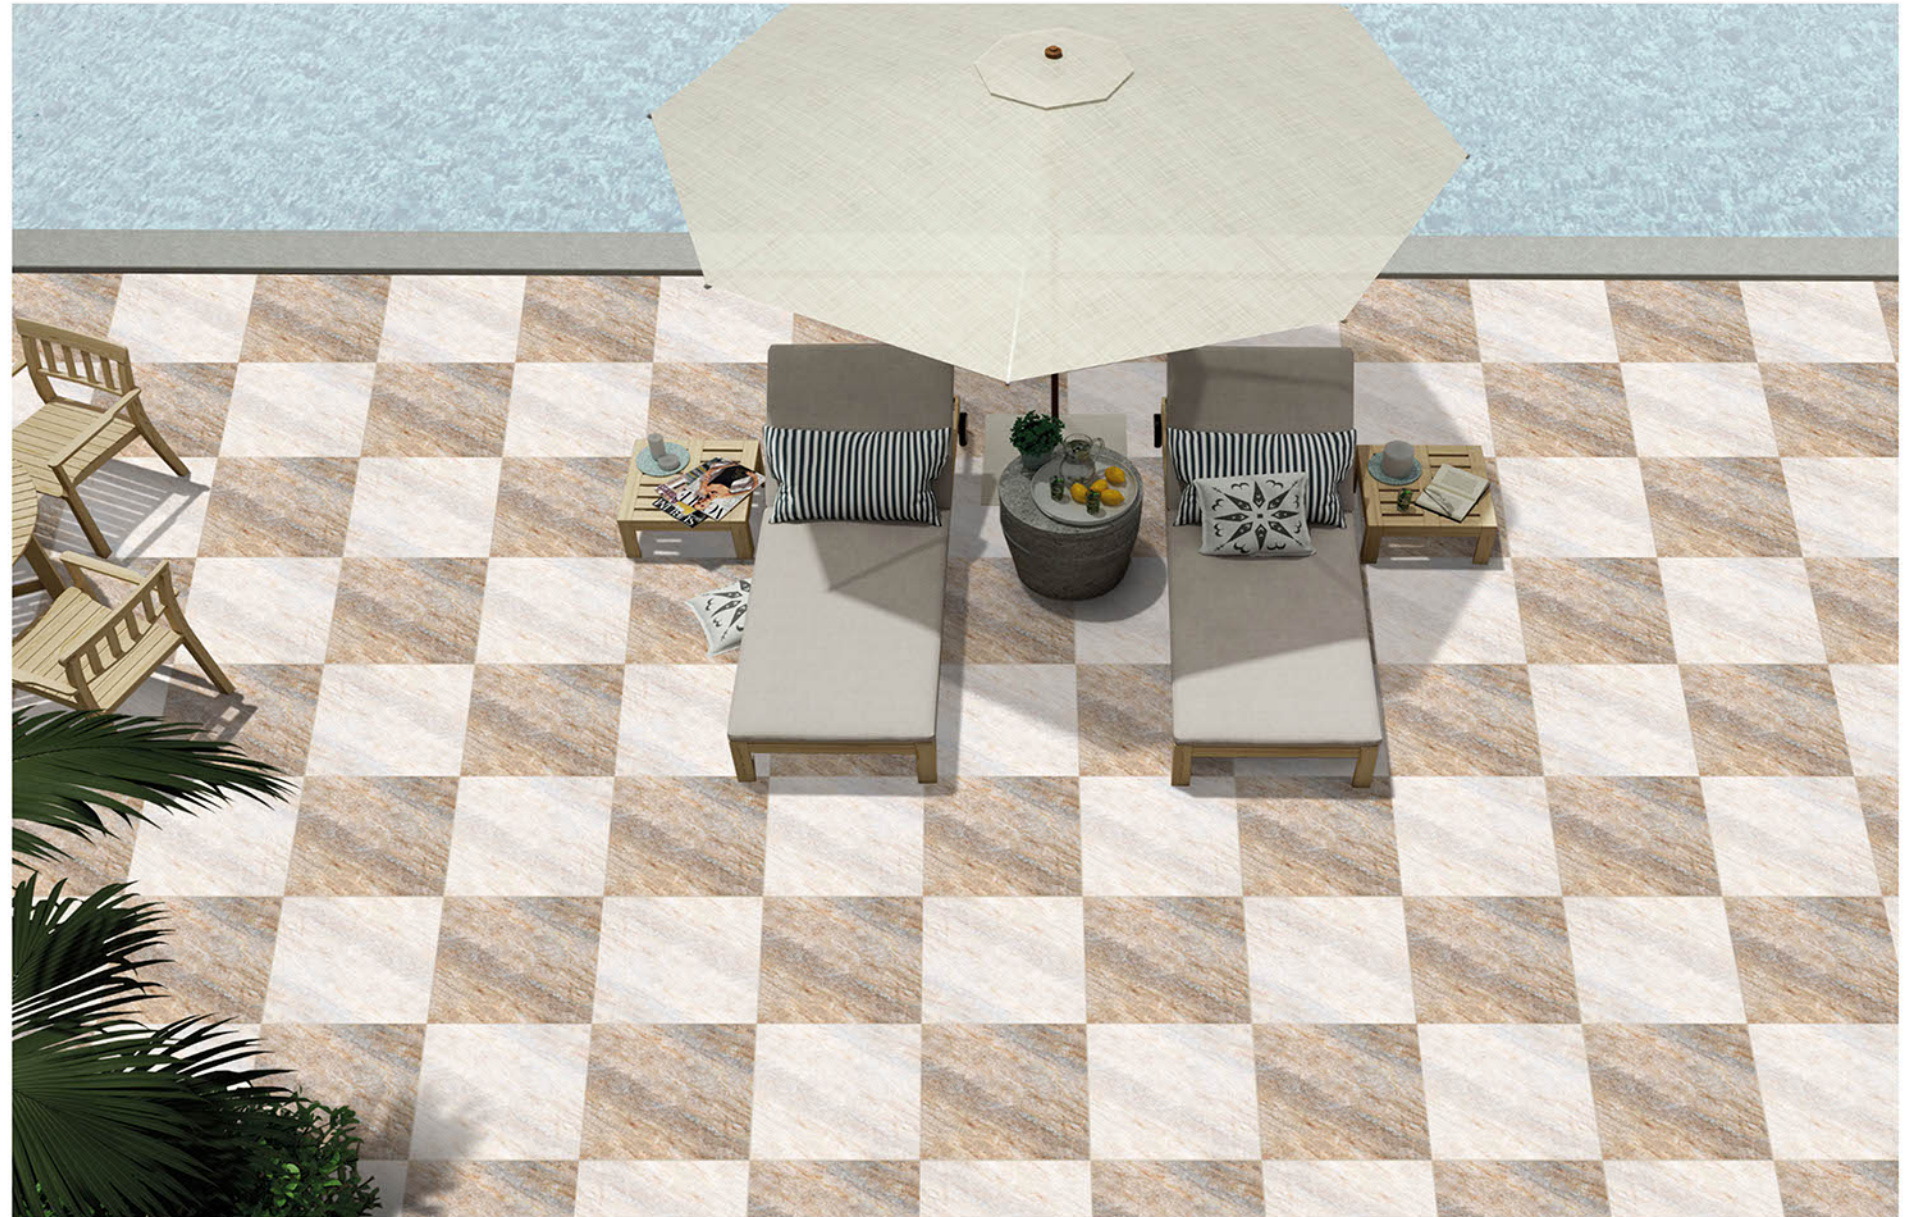

Eco
Friendly

400x400MM | VITRIFIED
PARKING TILES

PLAIN SERISE

PL-008-DK

PL-008-LT

Applicable On
Wall & Floor

HD
Clarity

Random
Design