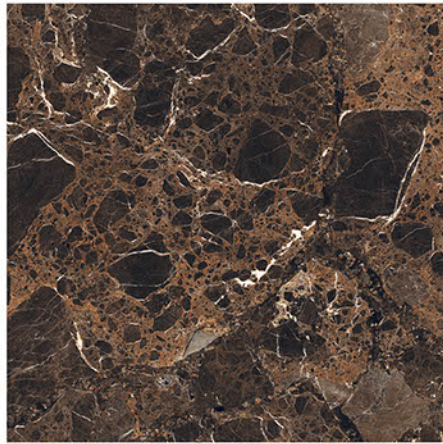

400x400MM | VITRIFIED
PARKING TILES

PLAIN SERISE

PL-042-DK