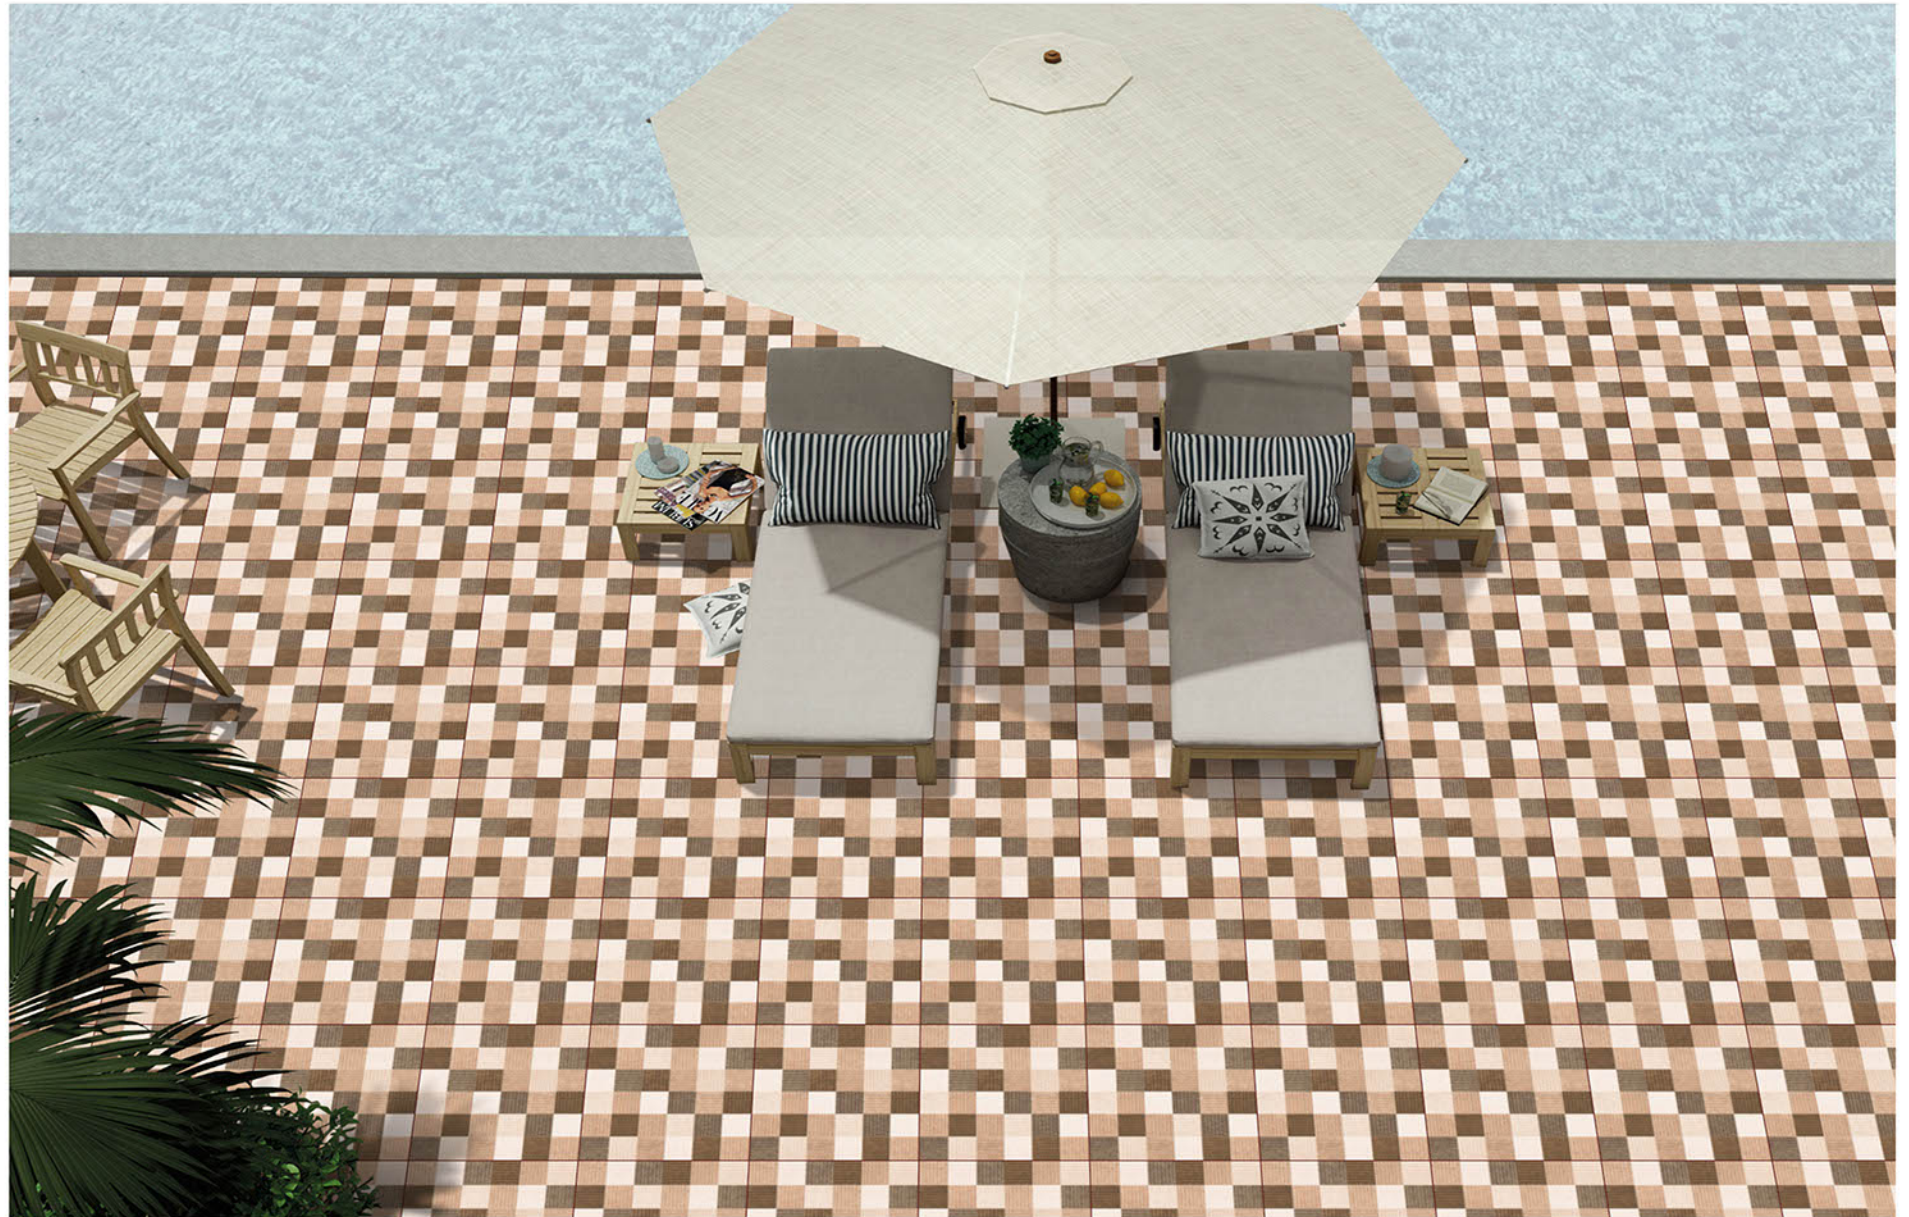

Applicable On
Wall & Floor

HD
Clarity

Random
Design

Zero
Maintenance

Eco
Friendly