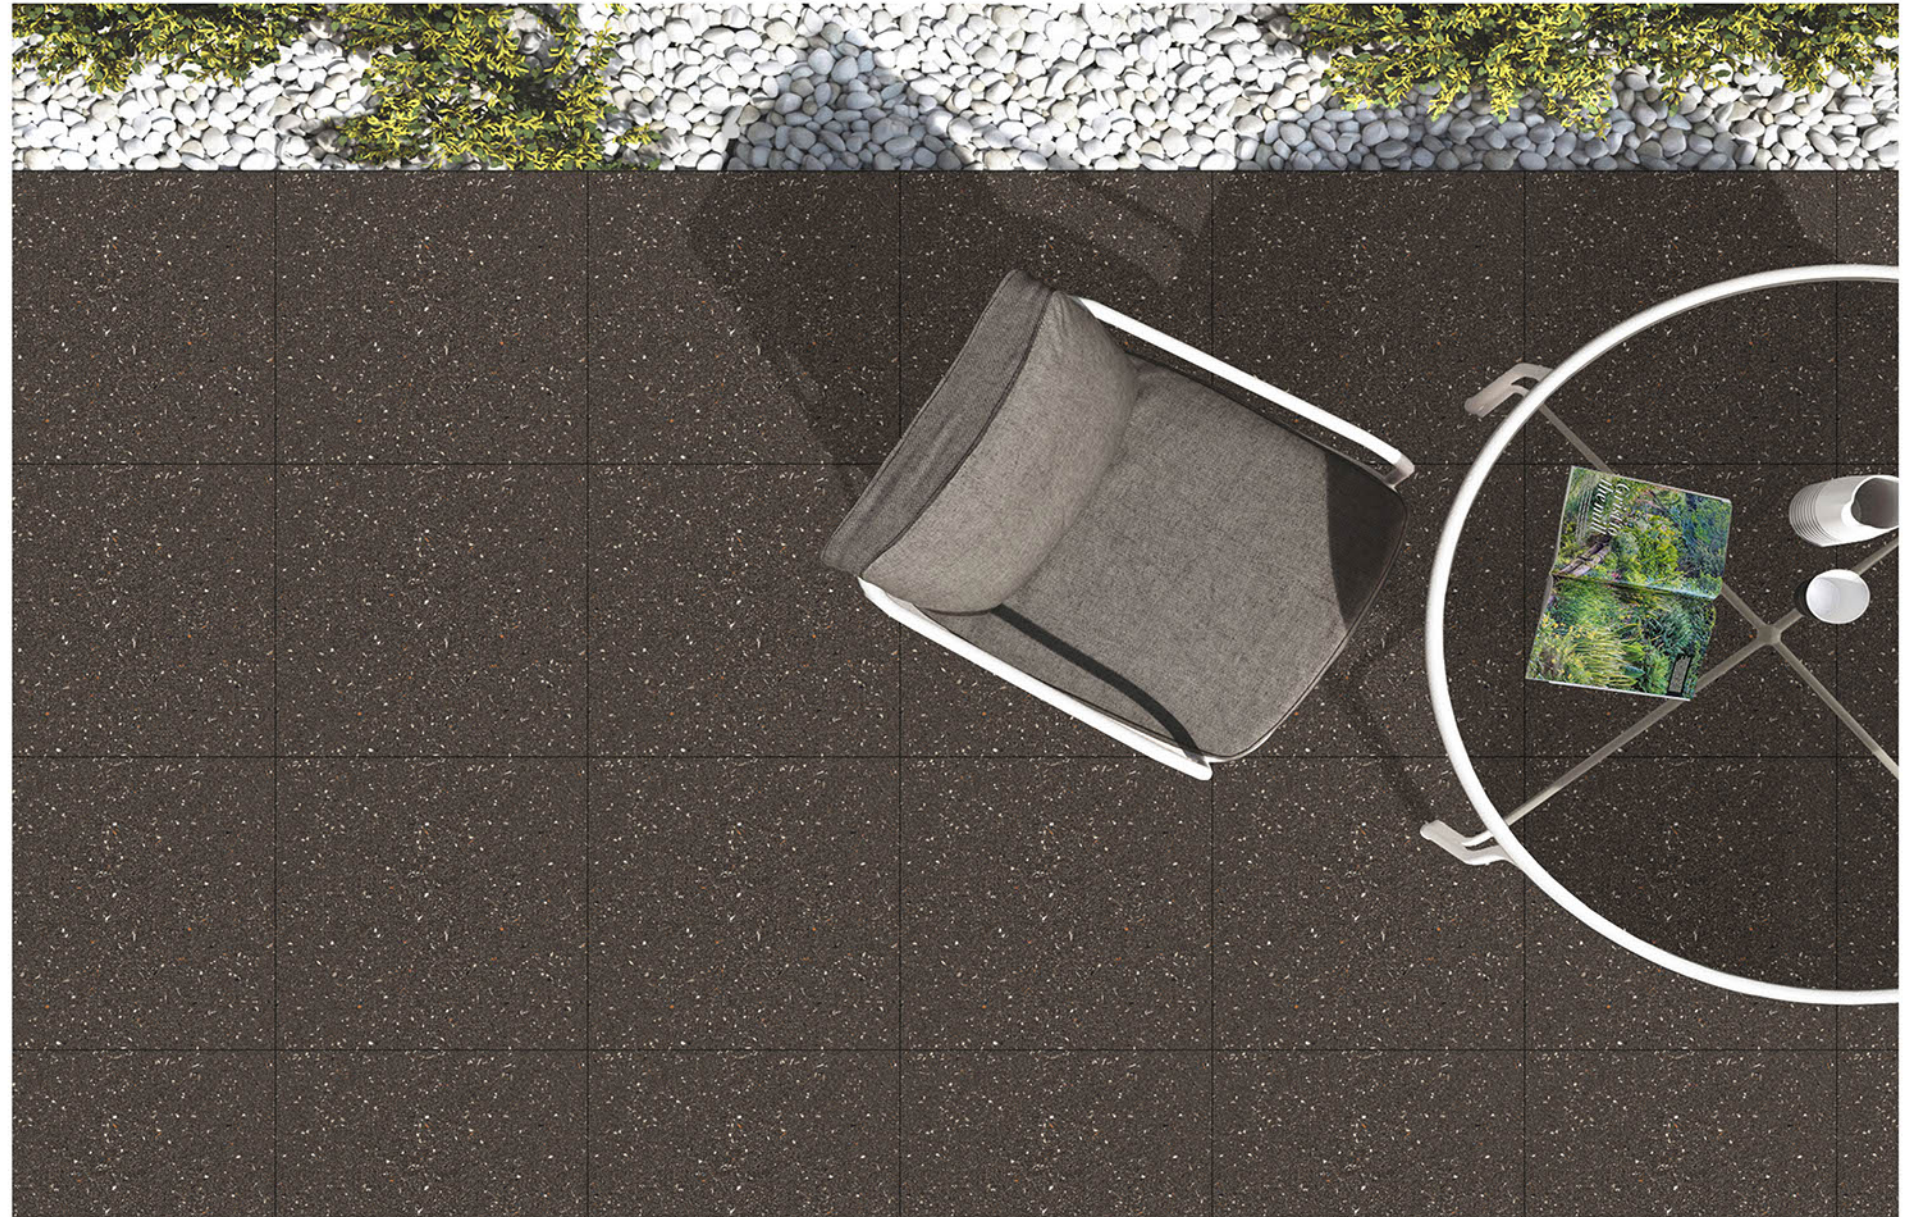

Applicable On
Wall & Floor

HD
Clarity

Random
Design

Zero
Maintenance

Eco
Friendly