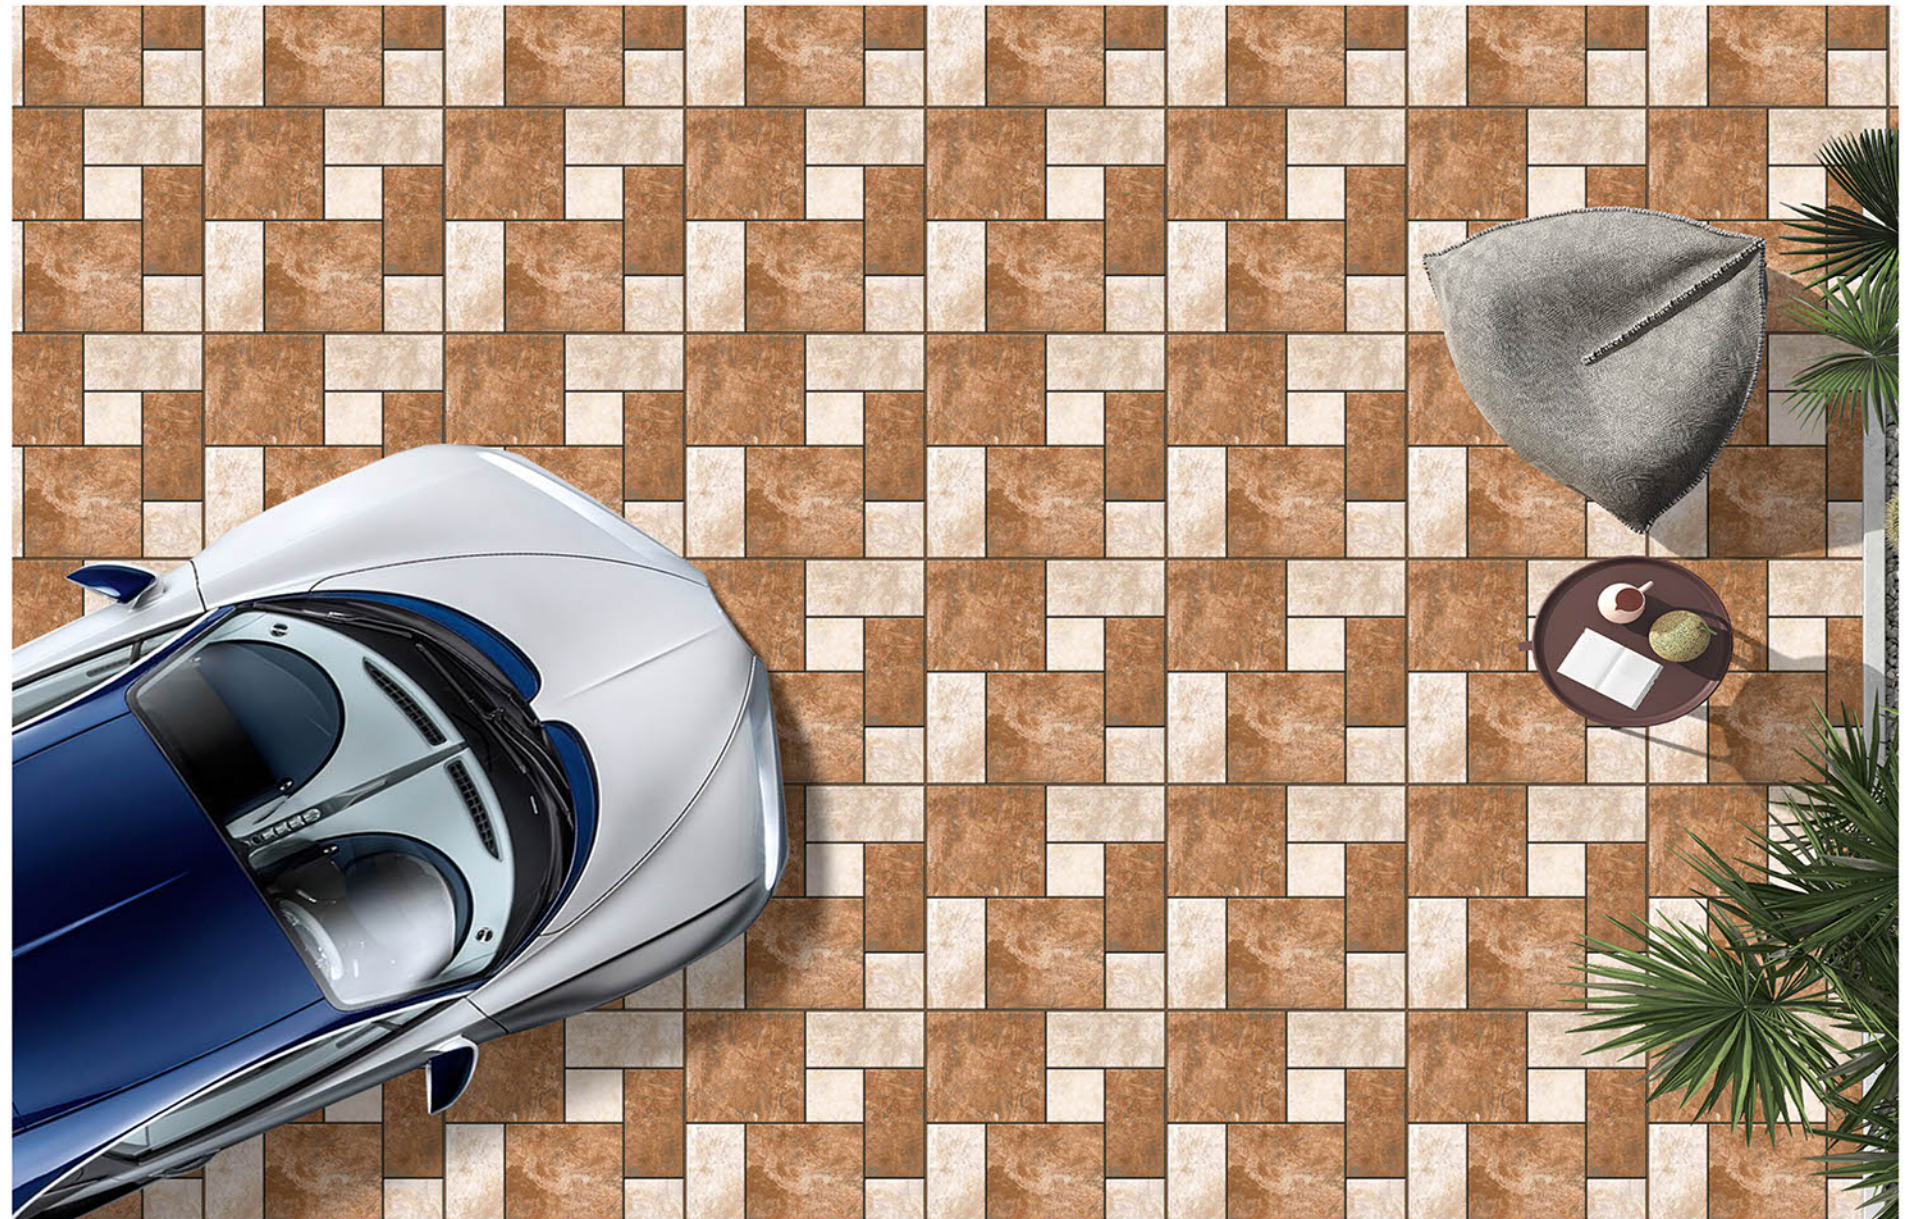

HD
Clarity

Random
Design

Zero
Maintenance

Eco
Friendly

400x400MM | VITRIFIED
PARKING TILES

PLAIN SERISE

PL-028

Applicable On
Wall & Floor