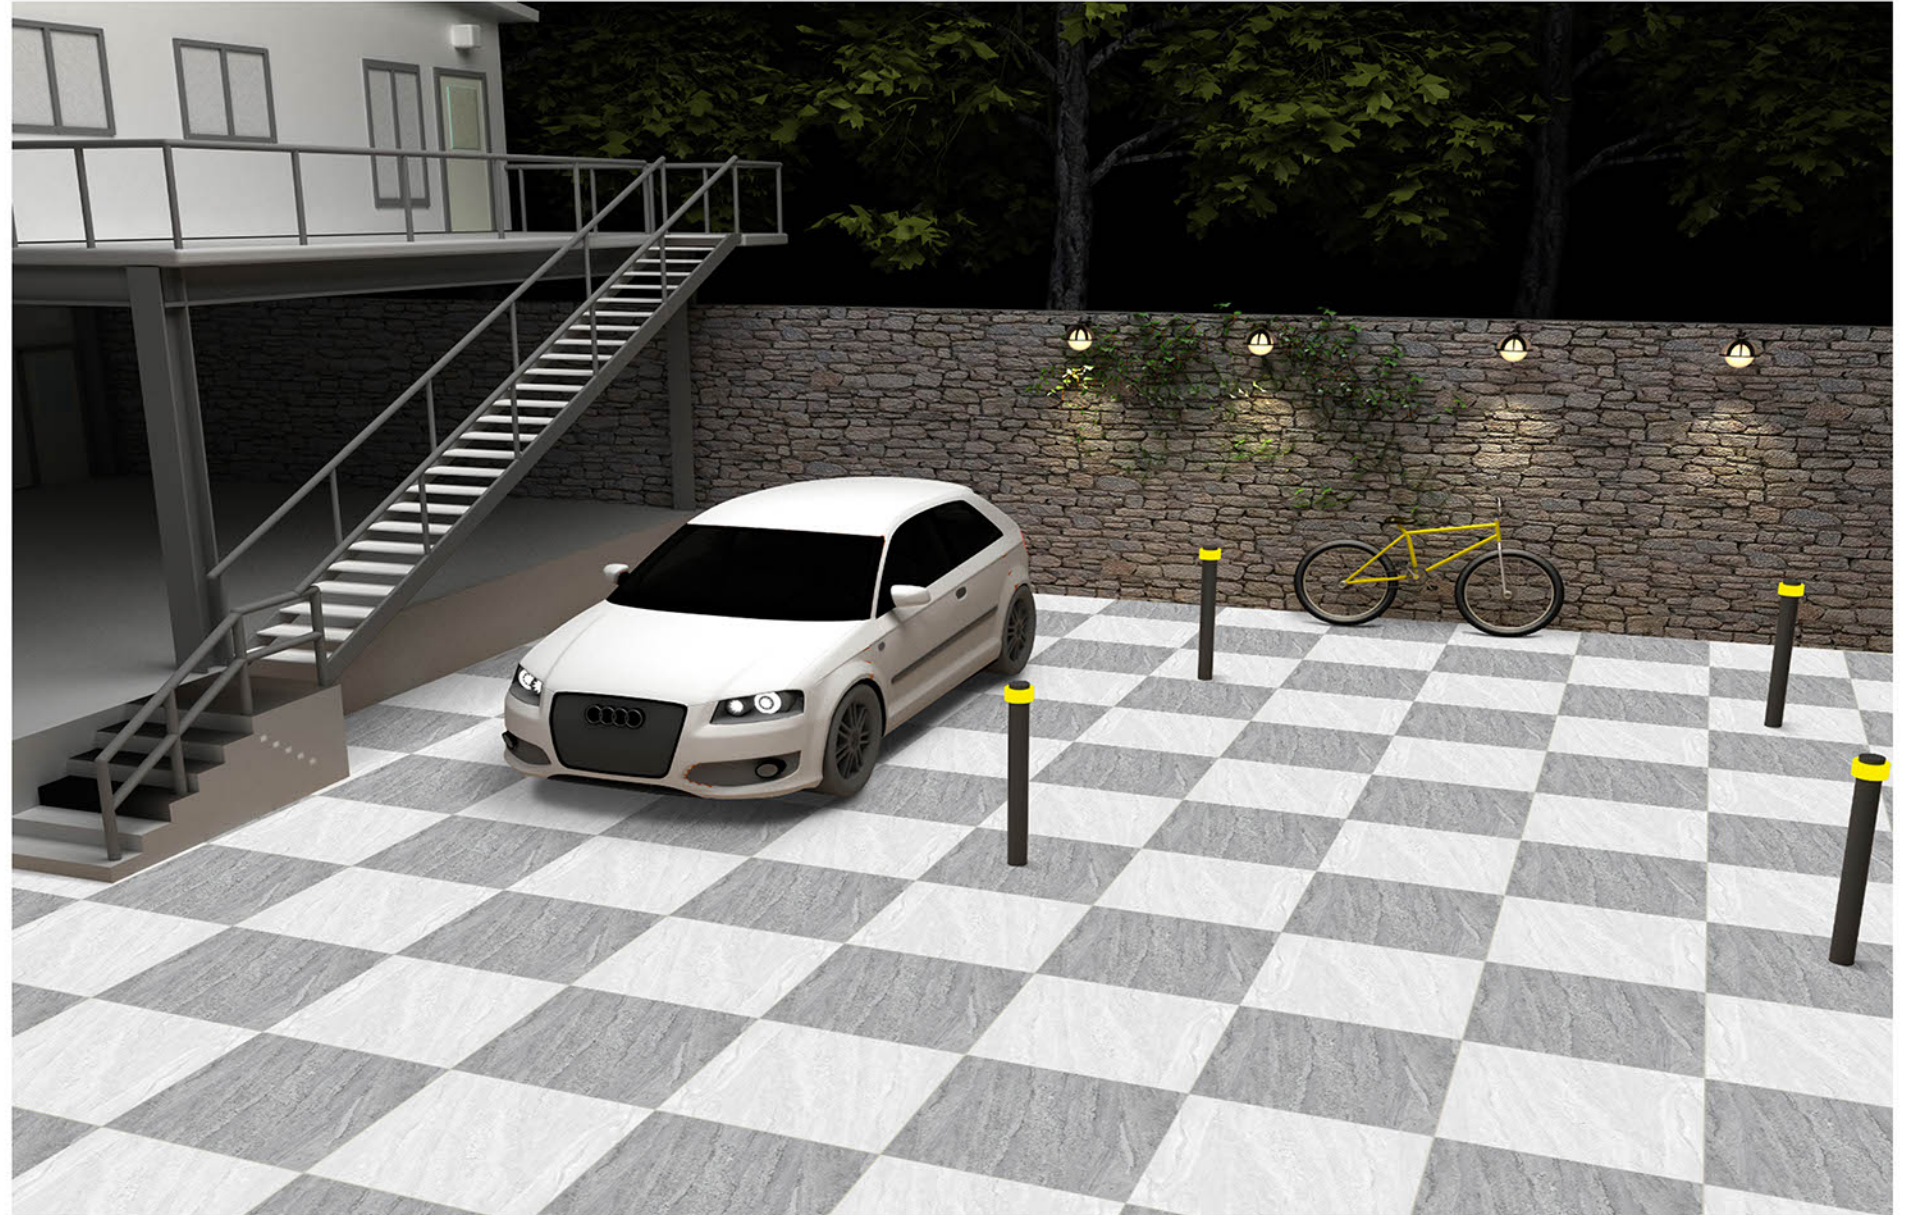

Applicable On
Wall & Floor

HD
Clarity

Random
Design

Zero
Maintenance

Eco
Friendly